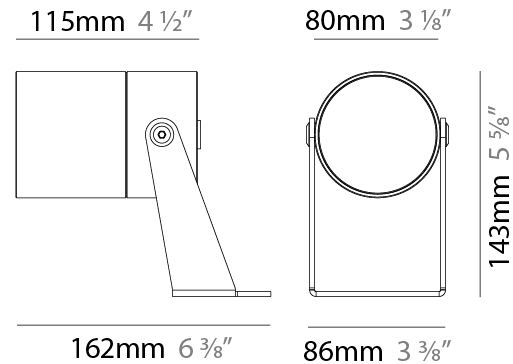

NANO XXL SURFACE

E9F340-

base number   Color   Finish   Lens
Temperature   Options   Options

1. To build a product code in our configurator select the specify button on the base model # product page
2. To build a manual product code on this datasheet choose from the options listed below in blue font and add the suffix to the base model #

GENERAL

Series: Nano Flood
Subseries: Nano XXL
Brand: Platek
Division: Exterior
Mounting Type: Surface
Mounting Location: Above Ground
Subcategory: Flood

PHYSICAL

Shape: Cylinder
Length (mm): 115
Length (in): 4 1/2
Width (mm): 80
Width (in): 3 1/8
Height (mm): 143
Height (in): 5 5/8
Light Distribution: Adjustable / Direct
Diffuser: Clear tempered glass
Fixture Finish: BLK / WHI / GRY / COR / ANT / BRZ
Fixture Material: Aluminum Die Cast

ELECTRICAL

Lamp Type: LED
Input Wattage (W): 16
Dimming: Non-Dimmable
Driver Included: No
Driver Location: Remote
Driver Type: Constant Voltage- 120 / 277Vac
Driver Class: Class 2
Input Voltage (V): 120 - 277
Constant Voltage (V): 24

LED

Color Temperature (°K): 2700 / 3000 / 4000
Max. Delivered Lumen (lm): 970 / 1010
Nominal Lumen (lm): 1445 / 1503
CRI: >80 CRI
Lamp Life (hrs): 60000

OPTICAL

Optic°: 32 / 50
Beam Angle: 32 / 50

RATINGS AND CERTIFICATIONS

Certified By: Certified for North American Standards
IP rating: IP66
IK Rating: IK08
Bug Rating: B1 U0 G0
Upon Request: Higher Maximum Ambient Temperature